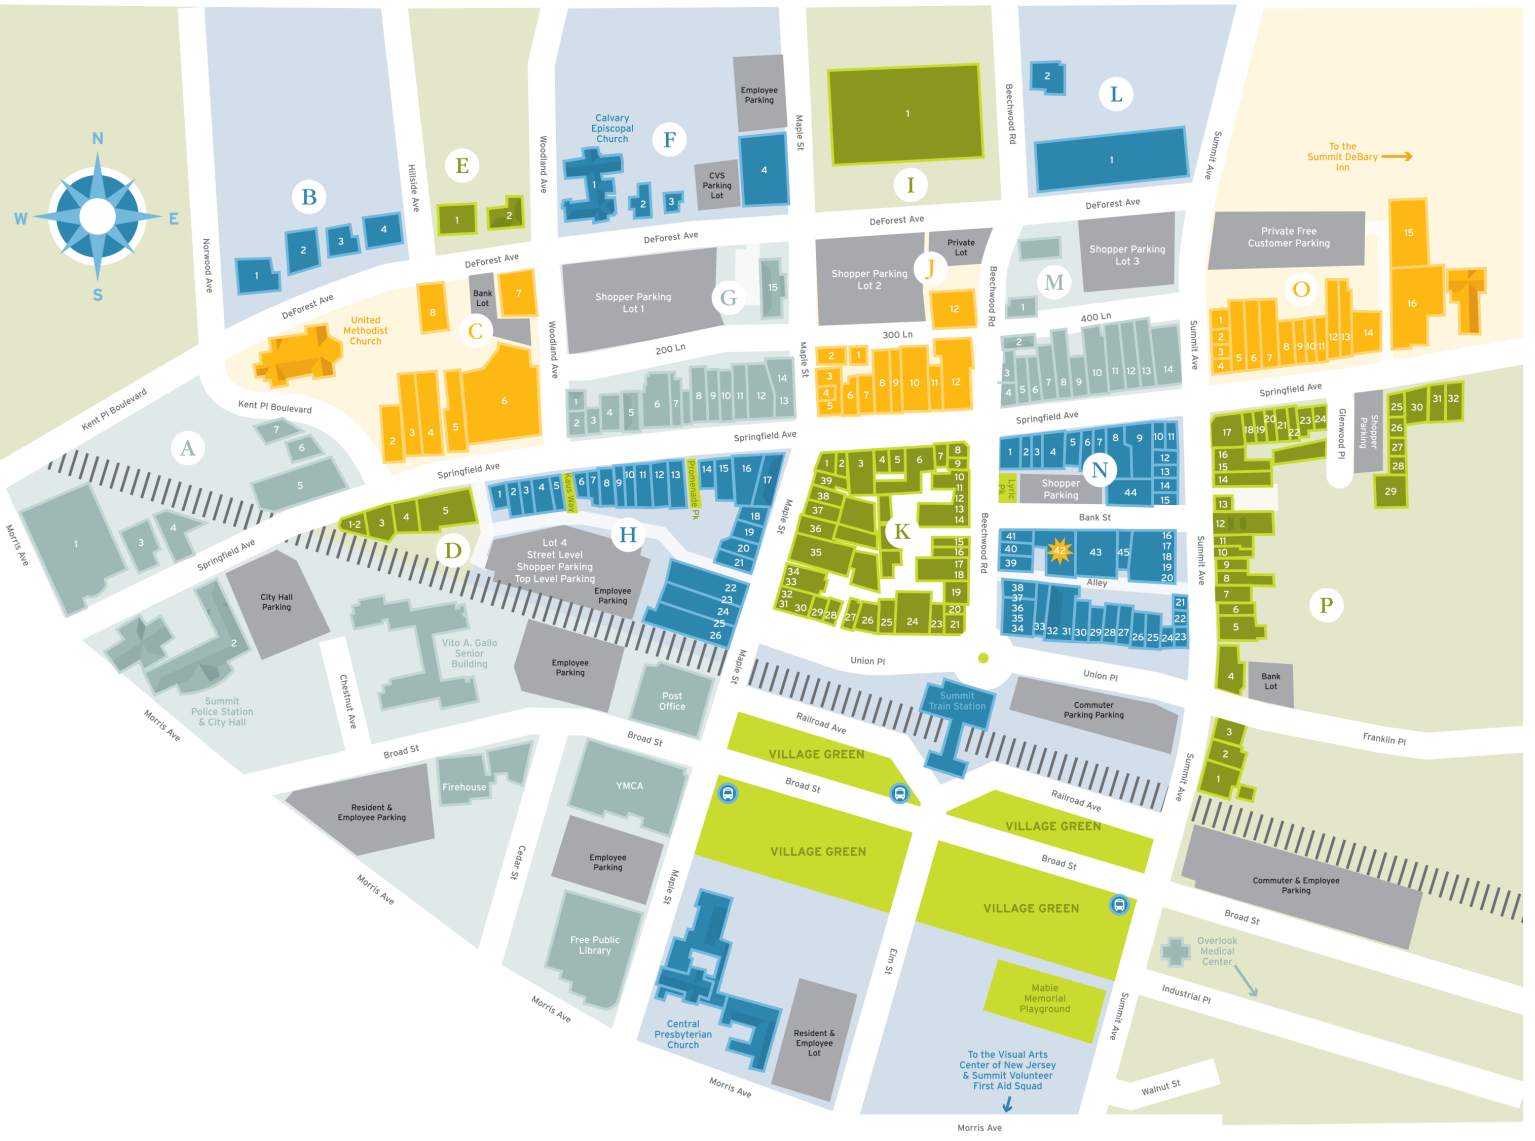

To the Summit DeBary Inn →

↓
Morris Ave

↑
Overlook Medical Center

↓
To the Visual Arts Center of New Jersey & Summit Volunteer First Aid Squad