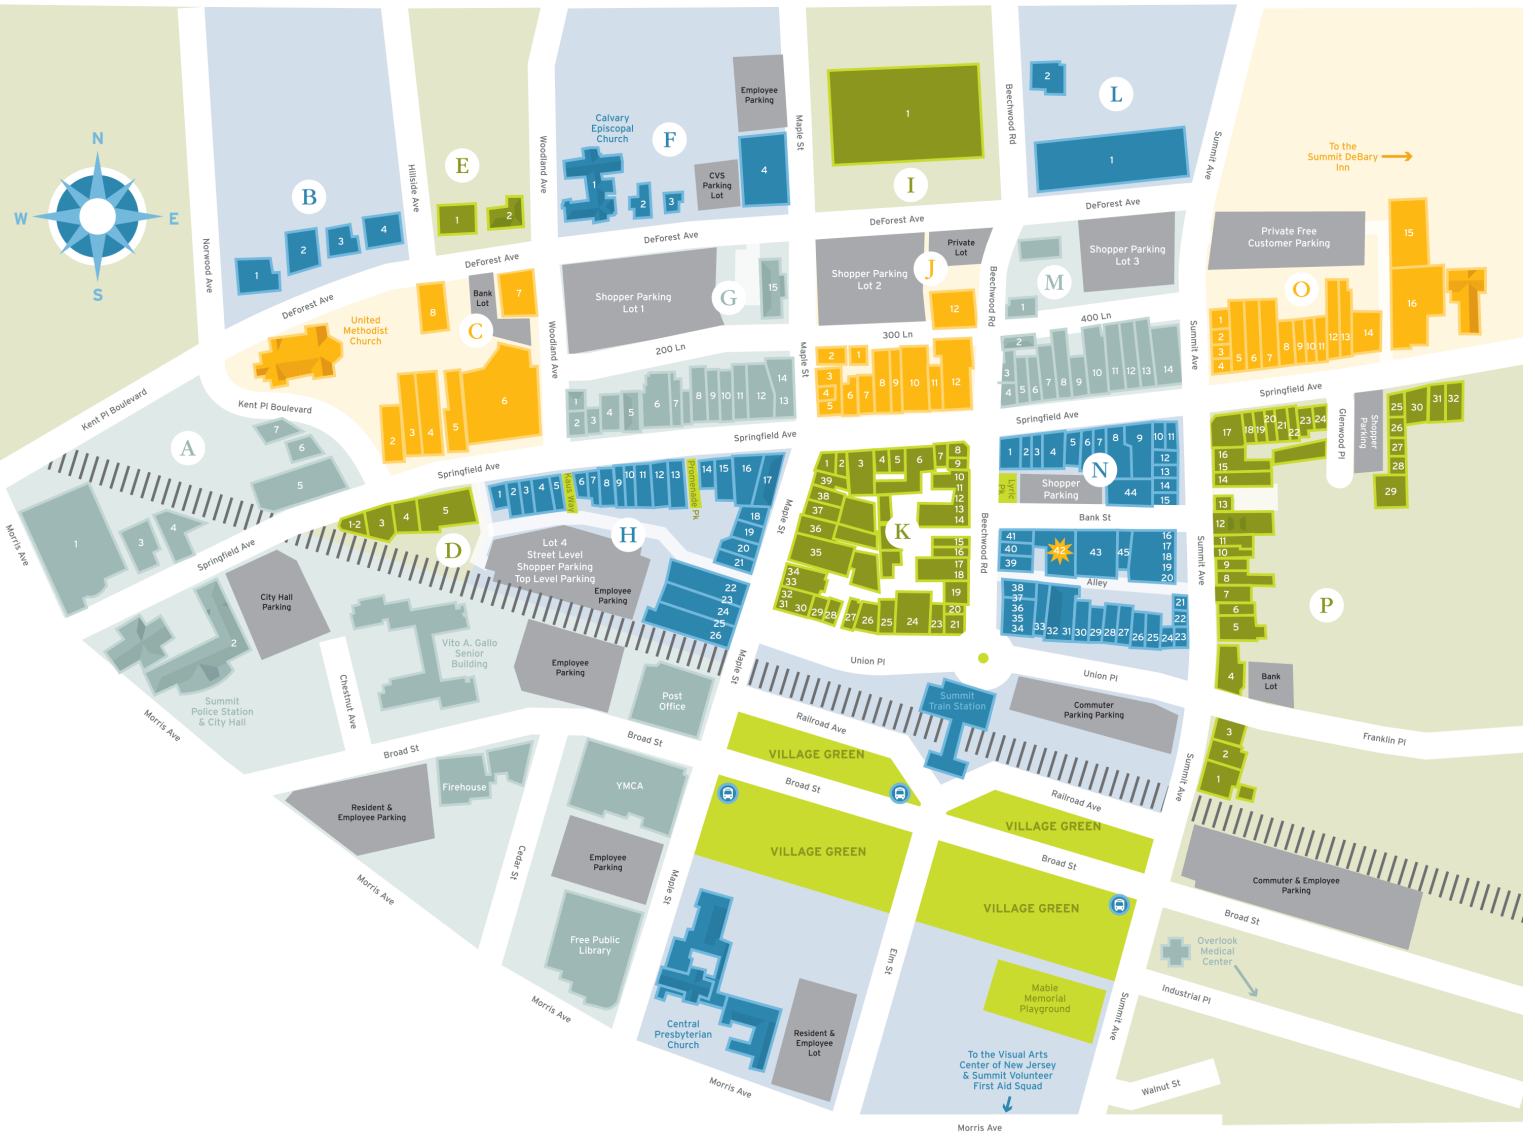

To the Summit DeBary Inn →